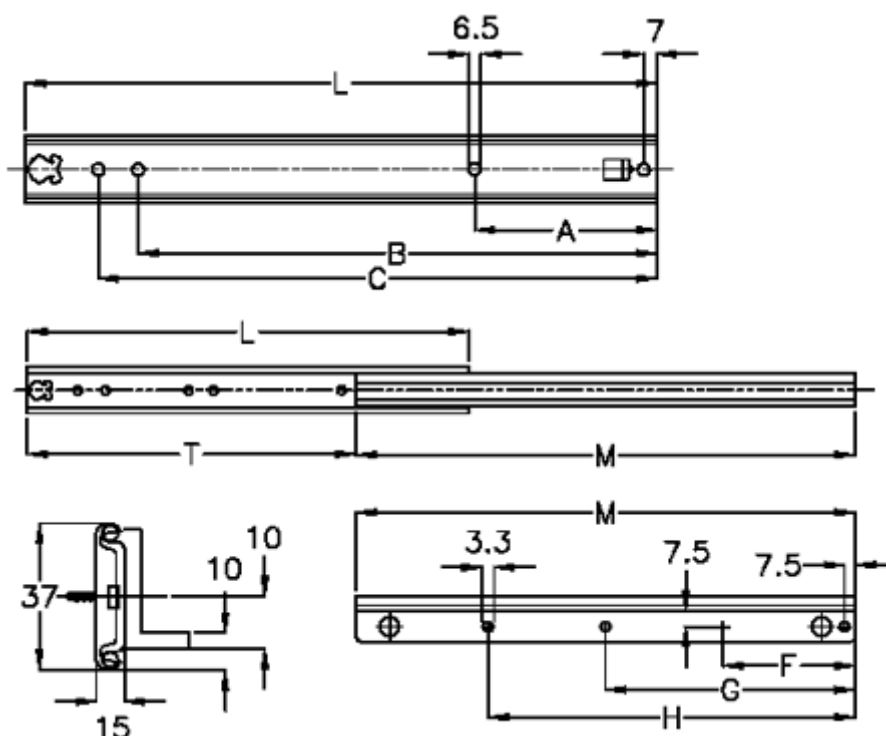

Article number: 11107239

Description: Thomas Regout Telescopic Slide 11107239 FINN3, 2-piece
Length 300 mm / load cap. 78 kg / extension 205 mm

Measures

A	= 135	M = 285
B	= 199	T = 205
C	= 231	
F	= 97.5	
G	= 187.5	
H	= 277.5	
L	= 300	
Load capacity side mounted	= 40	